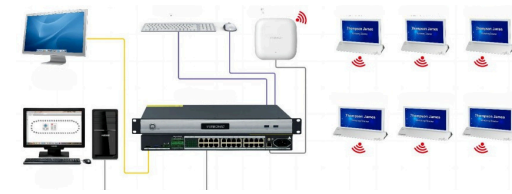

AUDiTEL

Electronic Name Plate

Auditel's nameplate is an excellent addition to any meeting space, contributing to a professional atmosphere and nurturing an environment of inclusion.

Each name plate comes with a double sided capacitive touch screen, displaying different content that can be easily edited directly through its user friendly software. The name plates can even be saved after power off.

Available in wired or wireless options

AUDiTEL

 www.auditelsystems.com

 01494 465335

 enquire@auditelsystems.com

AUDiTEL

Name Plate Control Unit

With the Auditel control unit you can manage the functionality of the name plate with ease. Supported by a user friendly webpage designed to adapt to the changing needs of a meeting space.

Our control units can support both wireless or wired name plate options or even a hybrid conference set up.

How It Works

Wireless Conferencing Setup

Wired Conferencing Setup

Solution

- A user-friendly webpage designed for effortless management of nameplate content.
- High speed CPU and 16G RAM and connects directly the monitor and keyboard for operation
- Supports POE and can cascade to allow more hub switch.
- Contains two front USB ports, which can be operated locally through the USB keyboard and mouse. Simultaneously, uses flash driver to read background images.