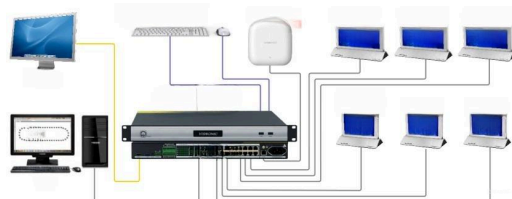

AUDiTEL

Electronic Name Plate

Auditel's nameplate is an excellent addition to any meeting space, contributing to a professional atmosphere and nurturing an environment of inclusion.

Each name plate comes with a double sided capacitive touch screen, displaying different content that can be easily edited directly through its user friendly software. The name plates can even be saved after power off.

Available in wired or wireless options

AUDiTEL

 www.auditelsystems.com

 01494 465335

 enquire@auditelsystems.com

AUDiTEL

Name Plate Control Unit

With the Auditel control unit you can manage the functionality of the name plate with ease. Supported by a user friendly webpage designed to adapt to the changing needs of a meeting space.

Our control units can support both wireless or wired name plate options or even a hybrid conference set up.

How It Works

Wireless Conferencing Setup

Wired Conferencing Setup

Solution

- A user-friendly webpage designed for effortless management of nameplate content.
- High speed CPU and 16G RAM and connects directly the monitor and keyboard for operation
- Supports POE and can cascade to allow more hub switch.
- Contains two front USB ports, which can be operated locally through the USB keyboard and mouse. Simultaneously, uses flash driver to read background images.